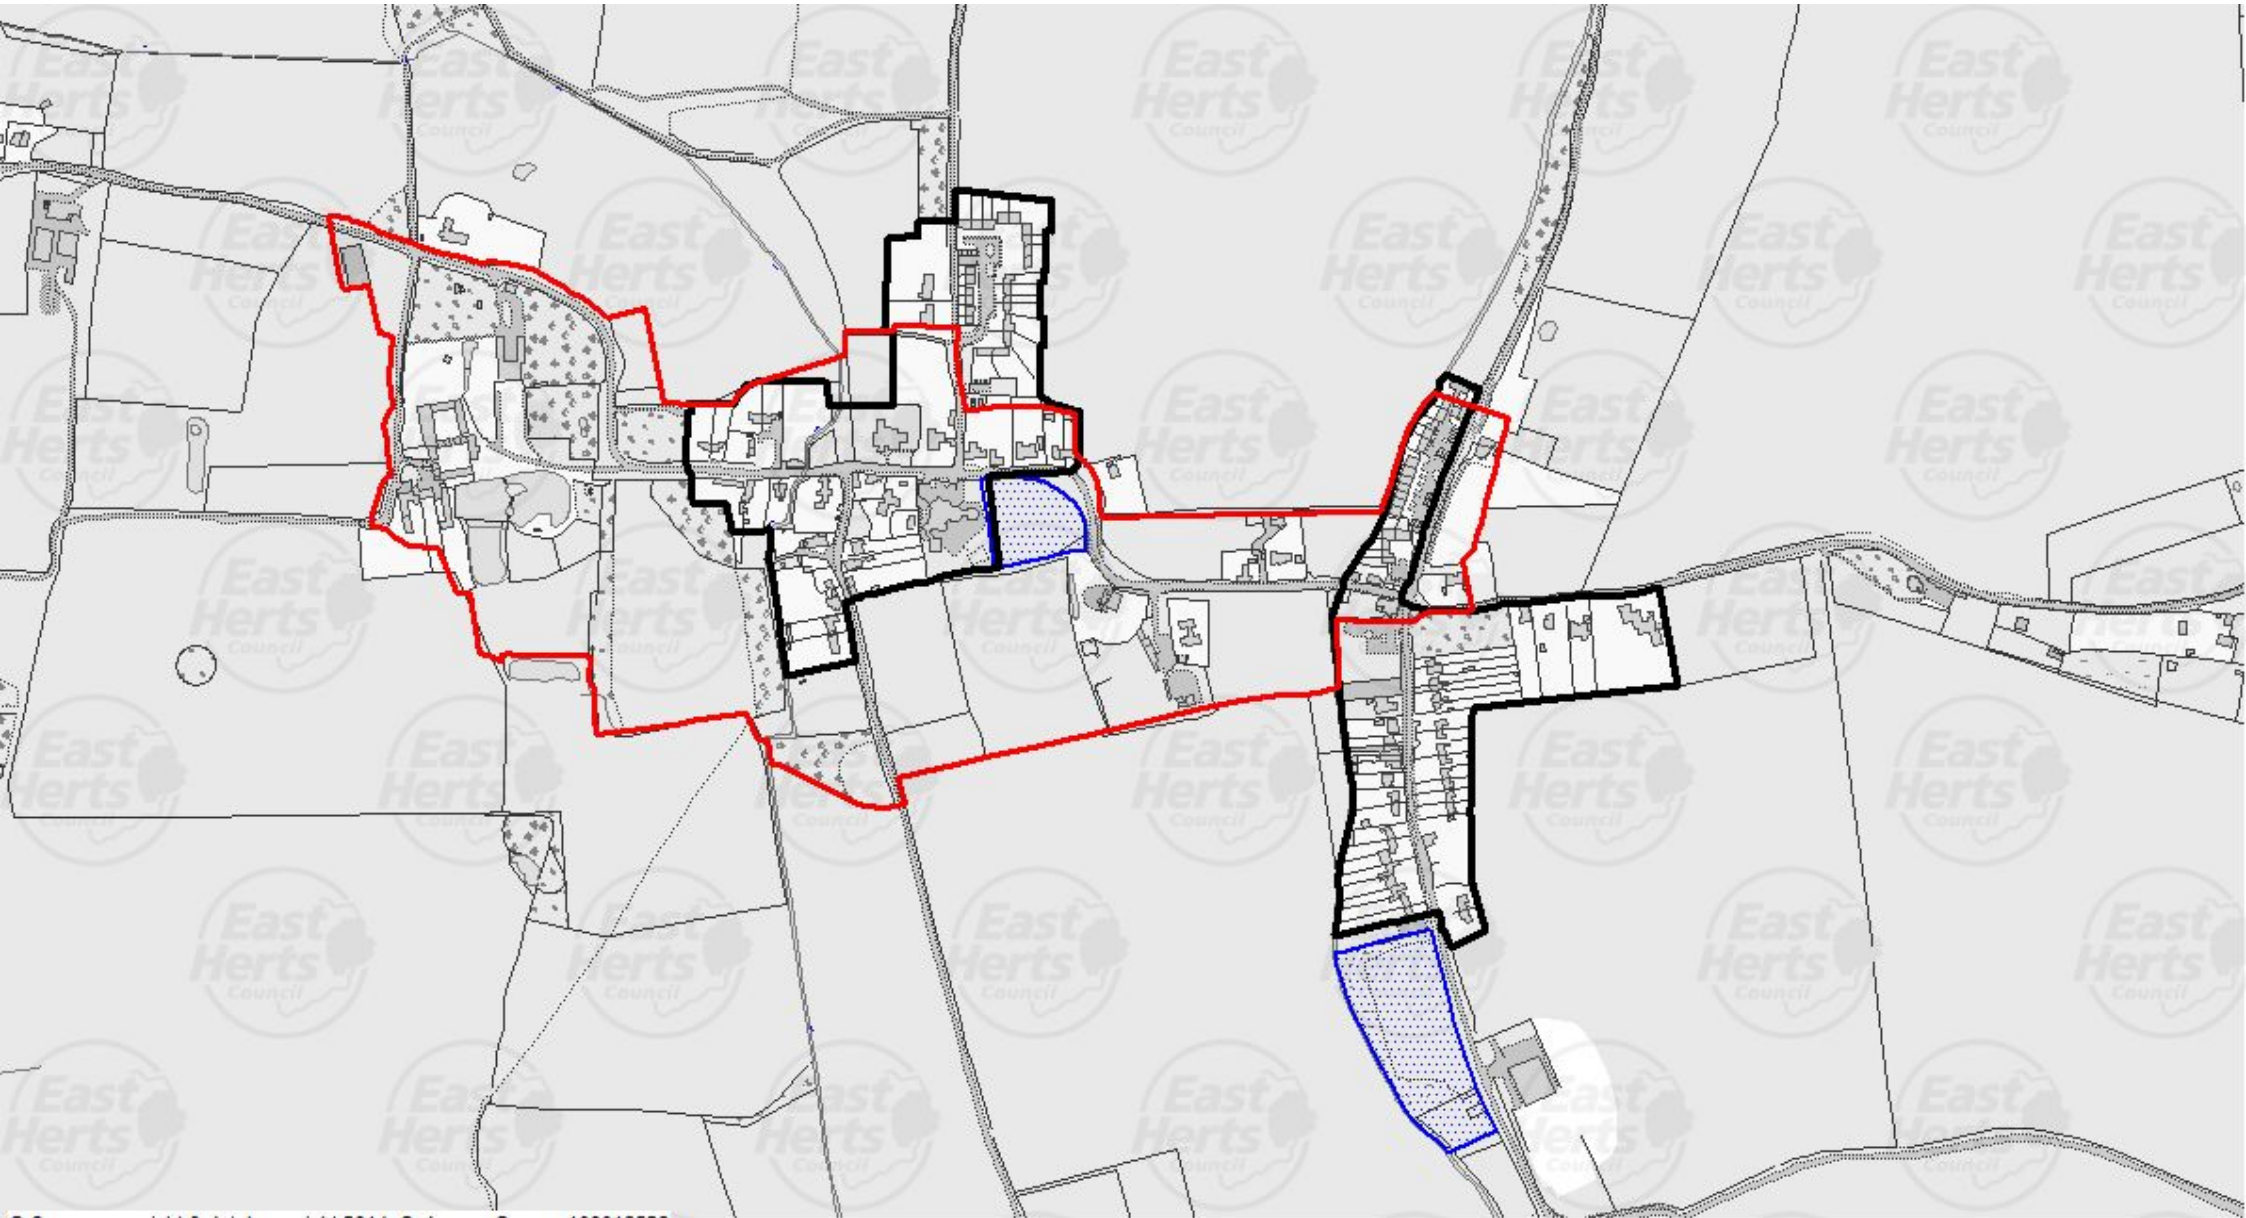

FURNEUX PELHAM BOUNDARIES AS SHOWN IN 2014 DRAFT DISTRICT PLAN

Red line is Conservation Area boundary  
Black lines are village boundaries  
Blue lines are playing fields